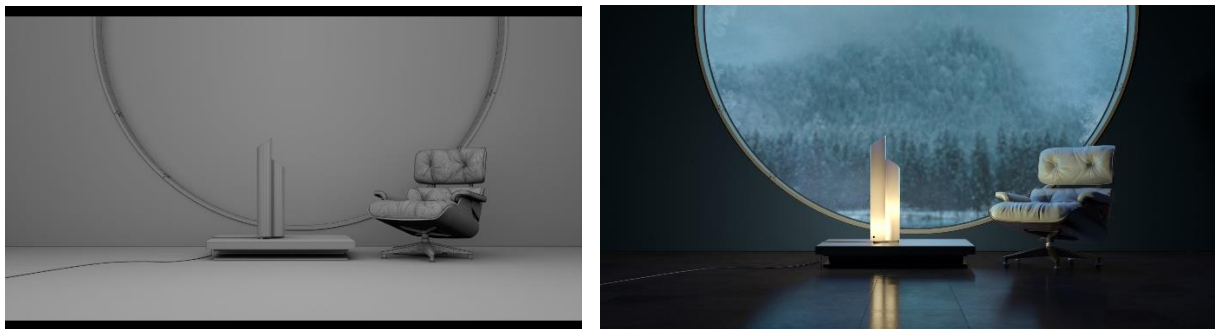

Multipass Compositing

Multipass Compositing, Cryptomattes, Colour Correction, BG Replacement, 2D Snow Integration