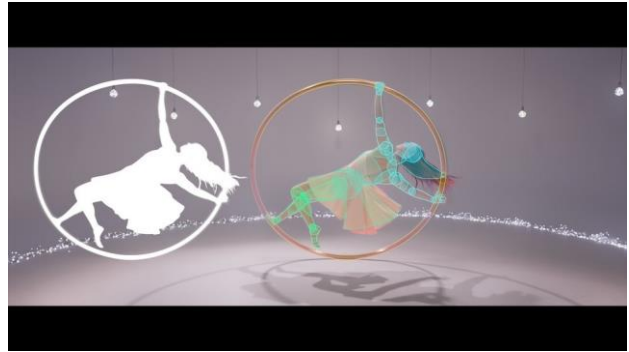

Logo Replacement

Denosing (NEAT Video), Paintouts (Background, Tattoos, T-shirt), Graphic Design of Elements, Smart Vectors, Colour Correction, Warping, Matching Texture, Colour Grading

Marker Removal

Denosing (NEAT Video), 2D Point Tracking, Paintouts (Greenscreen and Gun), Roto, Reconstruct Hair, Extend Greenscreen, Grain Matching

Articulate Roto (SilhouetteFX)

Plate, Shapes/Splines, Alpha, Character Paintout

Digital Makeup

Denoising (NEAT Video), Smart Vectors, Planar Tracking, Digital Makeup, Warping, Matching Textures, Focus Matching, 2D Elements Integration, Grain Matching